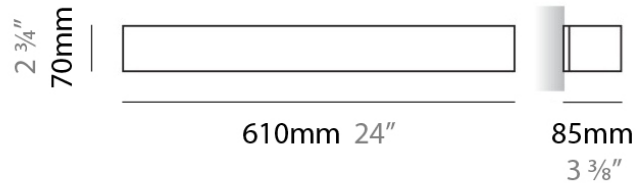

D83142

PROJECT
TYPE
NOTES
QUANTITY
DATE

GENERAL

Series: Toy
Brand: Panzeri
Division: Design
Mounting Type: Surface
Mounting Location: Wall
Subcategory: Ambient

PHYSICAL

Shape: Rectangle
Length (mm): 610
Length (in): 24
Height (mm): 70
Height (in): 2 3/4
Extension (mm): 85
Extension (in): 3 3/8
Light Distribution: Direct / Indirect
Weight (kg): 2.7
Weight (lbs): 6
Diffuser: Frost White Glass
Fixture Finish: SST
Fixture Material: Metal

ELECTRICAL

Number of Lamps: 1
Lamp Type: LED Retrofit / CFL
Bulb Included: Bulb Not Included
Total Output Wattage (W): 30 / 55
Max. Wattage Per Lamp (W): 30 / 55
Lamp Base: GX24-q3
Driver Included: Yes
Driver Type: Ballast - 120Vac - Non-dimming
Input Voltage (V): 120

LED

OPTICAL

RATINGS AND CERTIFICATIONS

Certified By: CSA Certified to UL and CSA Standards
IP rating: IP40