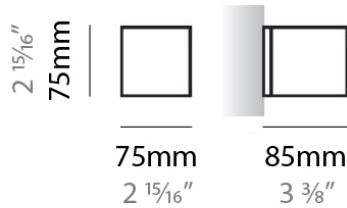

TOY SURFACE

D83147-MSS

GENERAL

Series: Toy _____

Brand: Panzeri _____

Division: Design _____

Mounting Type: Surface _____

Mounting Location: Wall _____

PHYSICAL

Shape: Square _____

Length (mm): 75 _____

Length (in): 2 ¹⁵/₁₆ _____

Height (mm): 75 _____

Height (in): 2 ¹⁵/₁₆ _____

Extension (mm): 85 _____

Extension (in): 3 ³/₈ _____

Light Distribution: Direct / Indirect _____

Weight (kg): 0.6 _____

Weight (lbs): 1 _____

Diffuser: Frost White Glass _____

Fixture Material: Metal _____

ELECTRICAL

Number of Lamps: 1 _____

Lamp Type: LED Retrofit / Halogen _____

Bulb Included: Bulb Not Included _____

Total Output Wattage (W): 3 / 35 _____

Max. Wattage Per Lamp (W): 3 / 35 _____

Lamp Base: G9 _____

Input Voltage (V): 120 _____

LED

Nominal Lumen (lm): 650 _____

OPTICAL

RATINGS AND CERTIFICATIONS

Certified By: CSA Certified to UL and CSA Standards _____

IP rating: IP20 _____